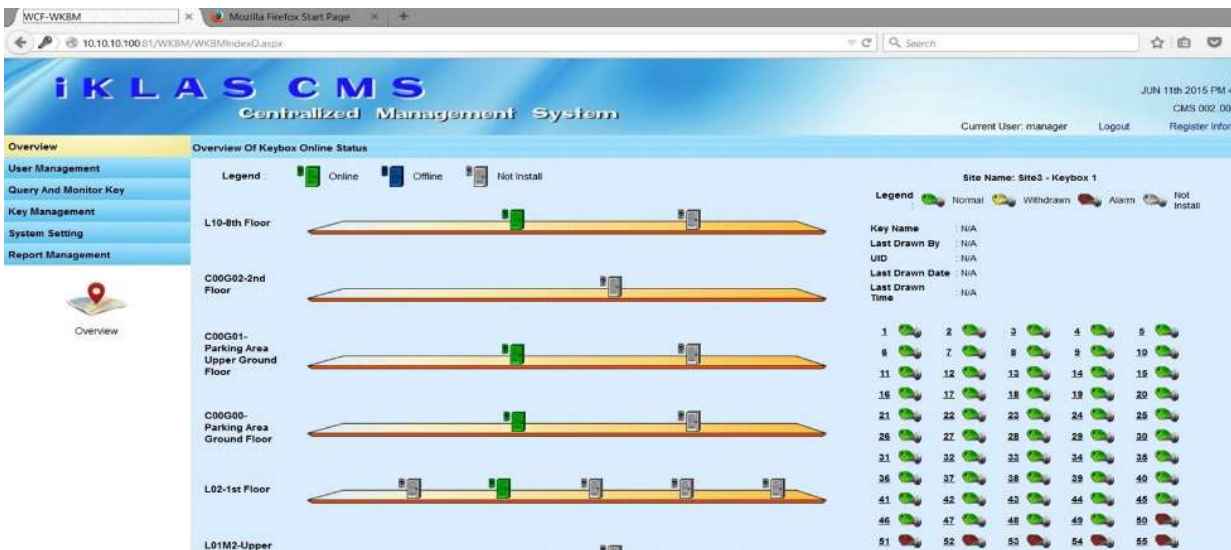

Please contact us for
more information
sales@brightnet.com.my

Key Management System (KMS)

Internet of Things (IoT) - Intelligent Key Management System

ENTERPRISE SETUP

Network Communication standard

- TCP/IP – TLS1.2 port:443

Key management system, is design with the capability for Enterprise Setup, scalability, Multi cabinet link up and Centralize Management Software

Centralize Management System – can manage multiple cabinet in the Facility