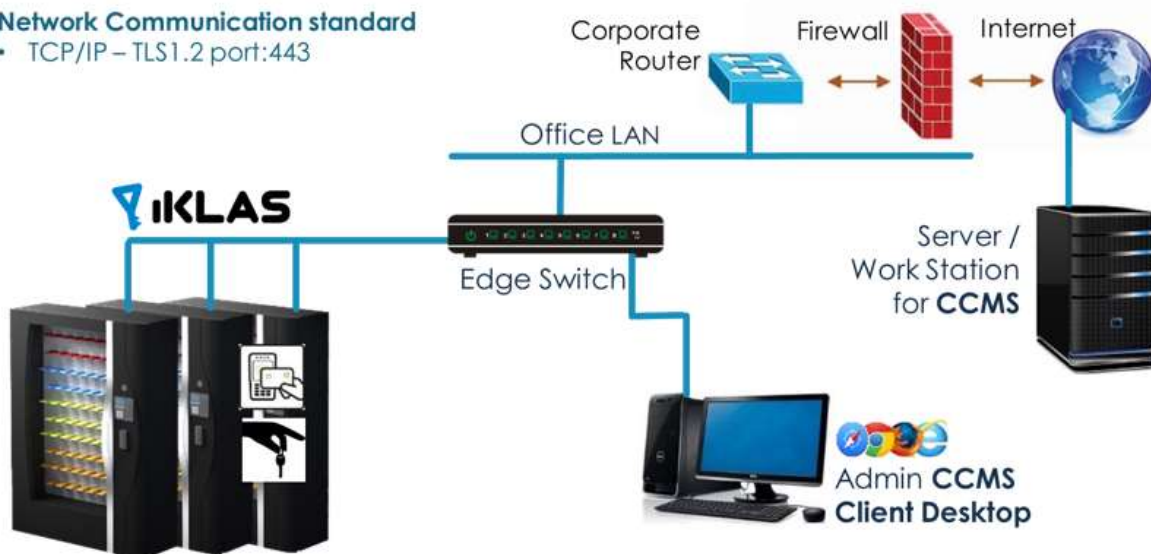

Key Management System (KMS)

Internet of Things (IoT) - Intelligent Key Management System

Classic model

Elite model

Brightnet ID System Sdn Bhd, would like to introduce Key Management System (KMS)

- Unman Key Management cabinet
- Automate Key management
- Record and log all keys collection and return
- Remind and alert via email and sms for non return keys
- Durable and Secure

Size: 24, 48, 66, 132, 252

- Tested by Australian Security Intelligence Organization (Level 1 & 2)
- CE & FCC Certified

Secure and Tough
Key Ring
Key Tough Cable

RFID Key Tag

Features options:

- Contactless card reader, keypad
- Finger print reader
- Touch screen monitor
- Web based access
- RFID key tag
- 3G modem

Please contact us for
more information
sales@brightnet.com.my

Key Management System (KMS)

Internet of Things (IoT) - Intelligent Key Management System

ENTERPRISE SETUP

Network Communication standard

- TCP/IP – TLS1.2 port:443

Key management system, is design with the capability for Enterprise Setup, scalability, Multi cabinet link up and Centralize Management Software

Centralize Management System – can manage multiple cabinet in the Facility